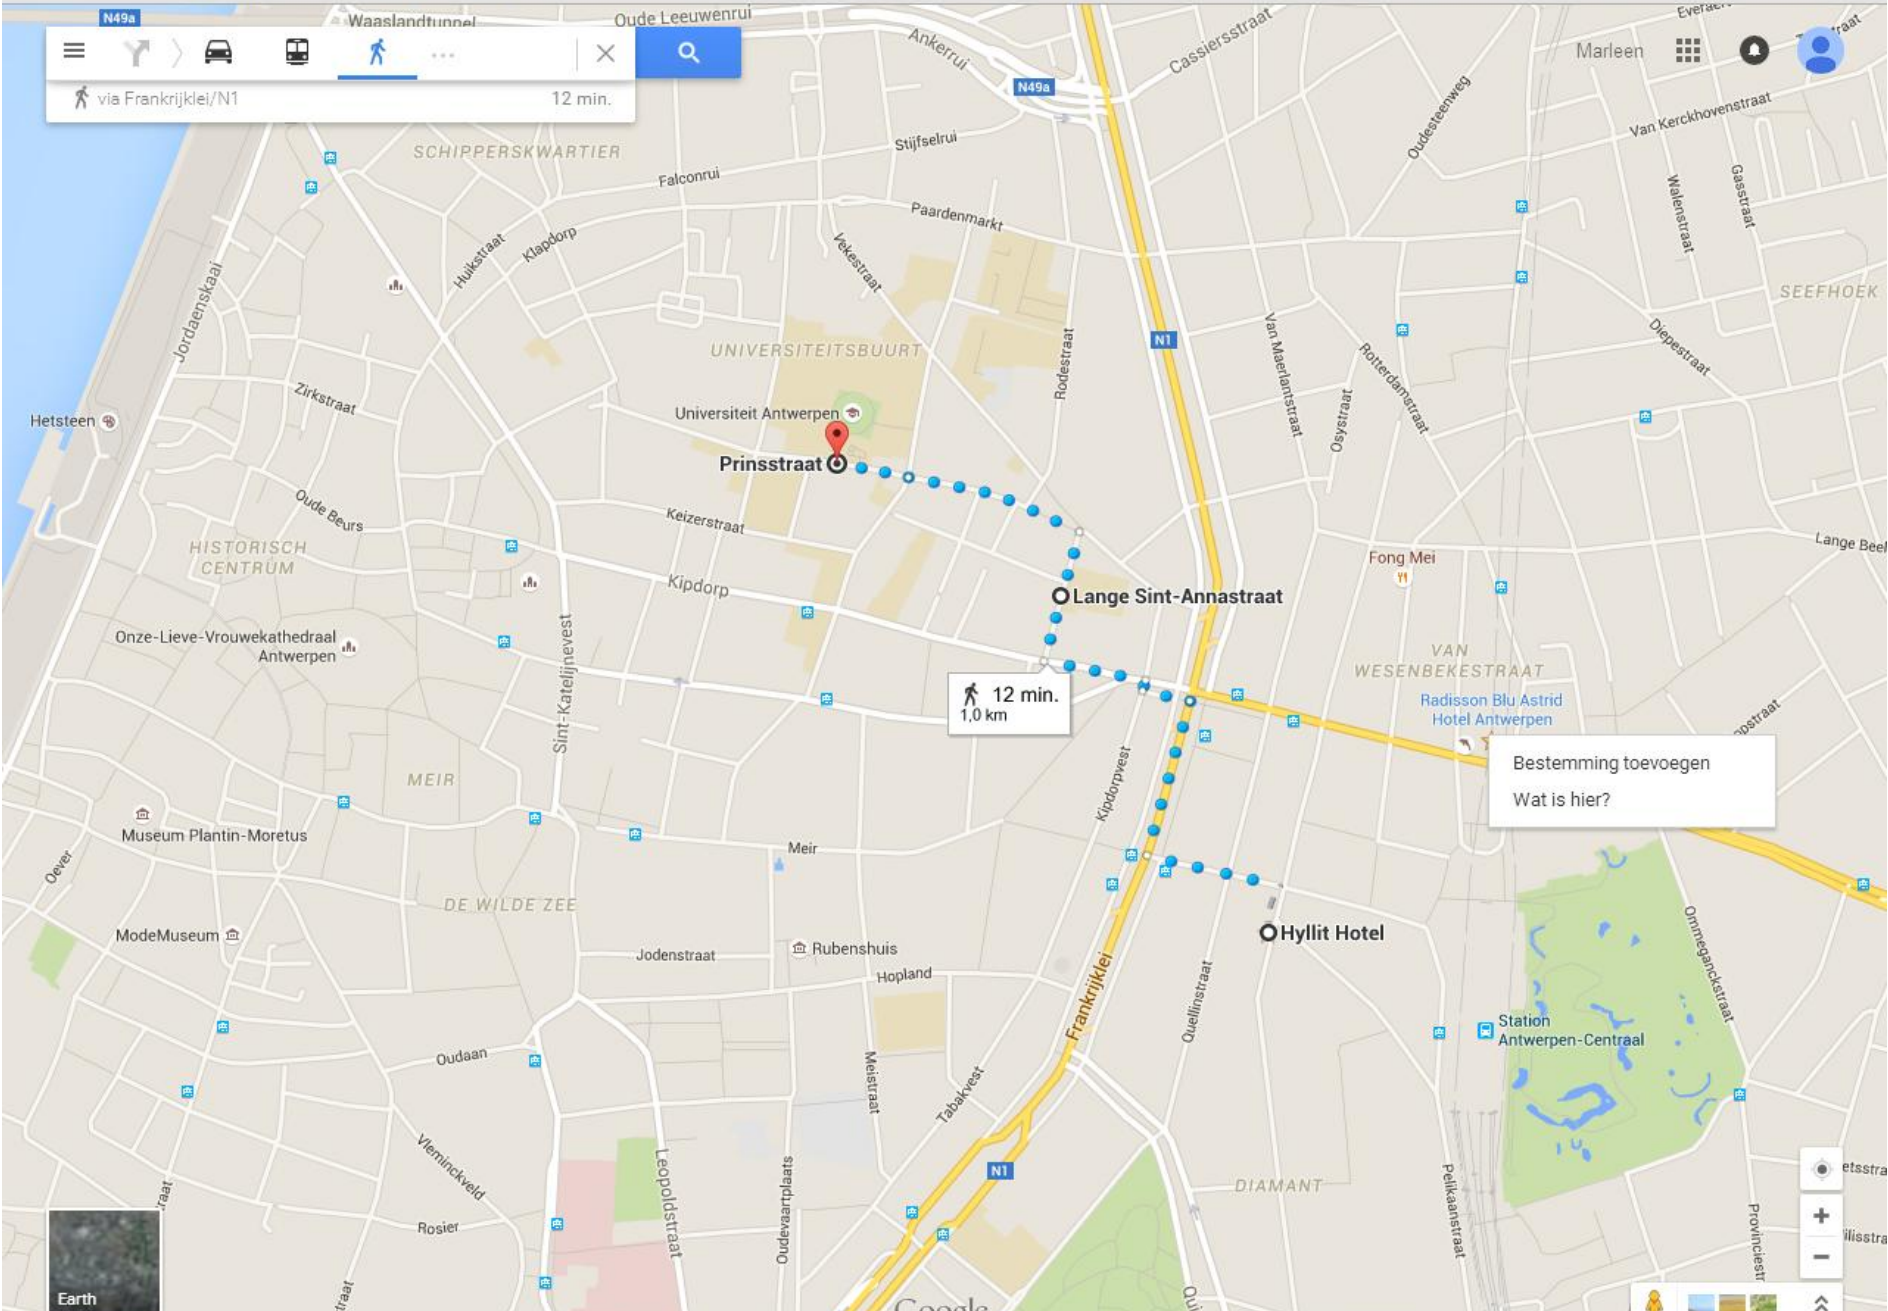

Navigation controls including a search bar with the text "via Frankrijklei/N1" and a duration of "12 min.".

12 min.
1,0 km

Bestemming toevoegen
Wat is hier?