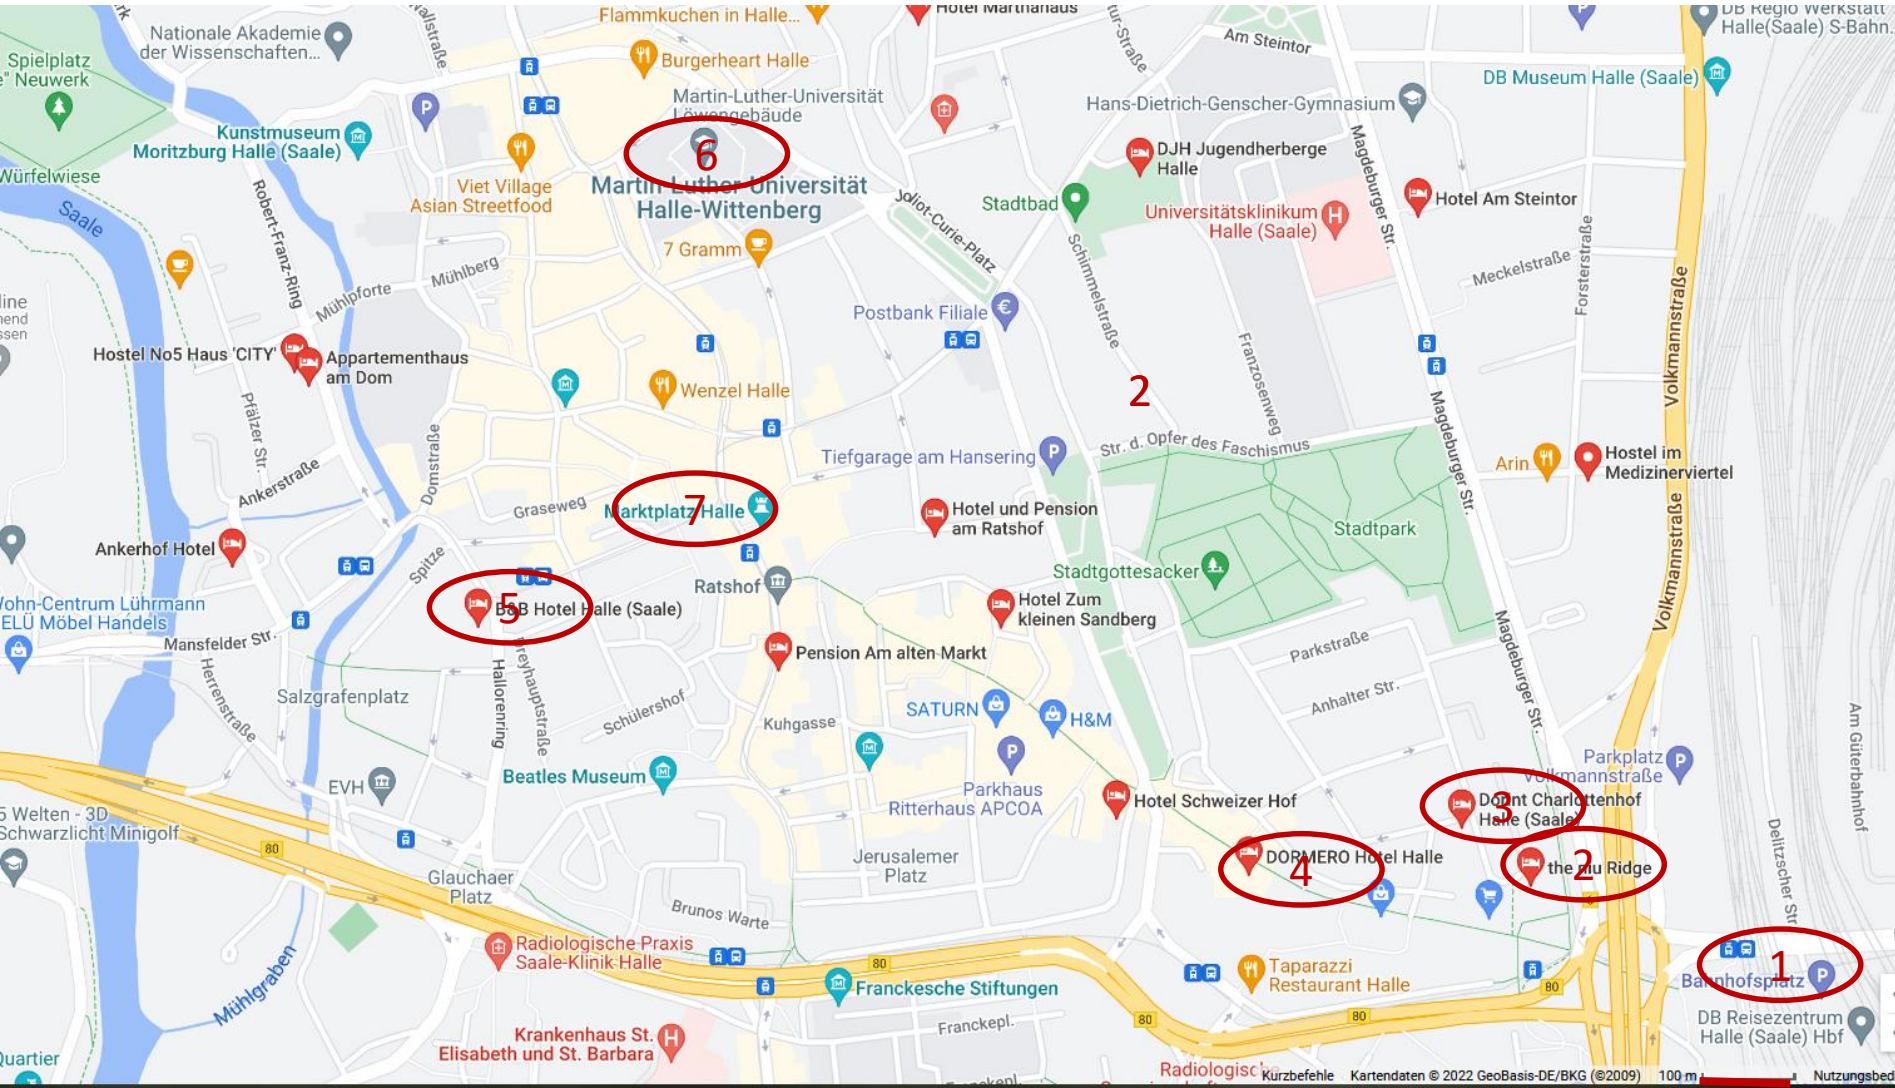

# Reach Halle by plane and/or train

## Halle Map

- 1: Train station
  - 2: Hotel NIU Ridge
  - 3: Hotel Dorint
  - 4: Hotel Dormero
  - 5: Hotel B&B
  - 6: Venue
  - 7: Market square
- Bottom right:  
reference distance of 100 m

100 m