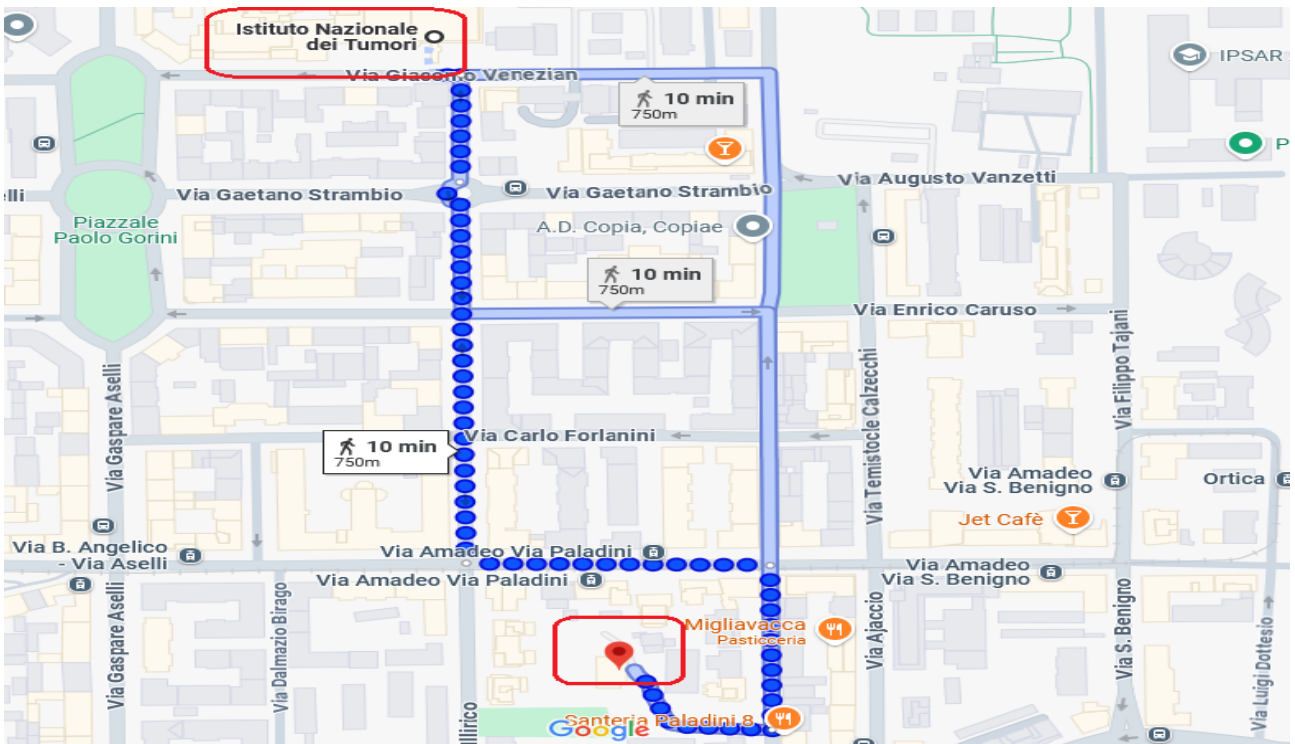

# ACCOMODATION

Close to the Meeting Venue, 10 minutes by walk, there is **Hotel Dieci Srl** (Largo Rio de Janeiro 12, 20133, Milan).

Close to the Meeting Venue, 9 minutes by walk, there is **Hotel Città Studi** (Via Cesare Saldini, 24, 20133 Milan).

Close to the Meeting Venue, 10 minutes by walk, there is **Hotel iH ApartHotel MilanoArgonne Park** (Via Privata Ettore Paladini, 7, 20133 Milan).

Quite close to the Meeting Venue, 16 minutes by walk, there is **Hotel Kleos Hotel Milano** (Via Giacinto Gallina, 12, 20129 Milan).