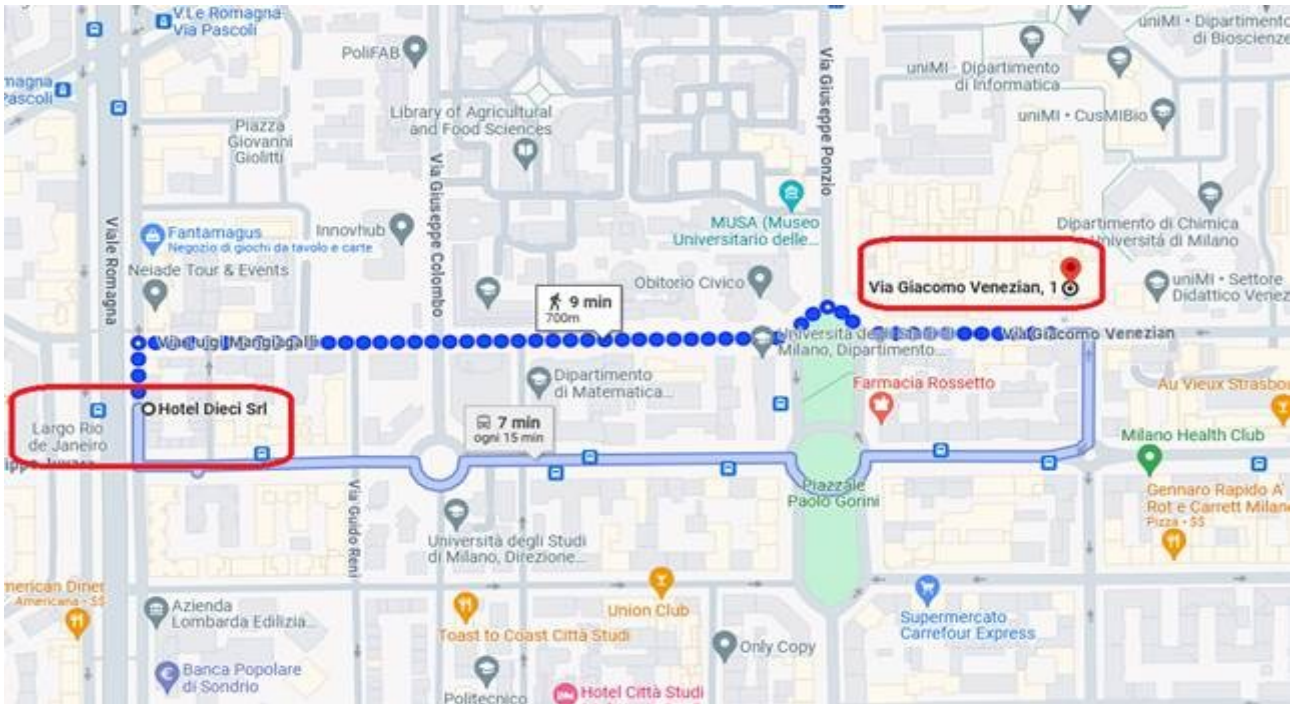

# ACCOMODATION

Close to the Meeting Venue, 10 minutes by walk, there is **Hotel Dieci Srl** (Largo Rio de Janeiro 12, 20133, Milan).

Close to the Meeting Venue, 9 minutes by walk, there is **Hotel Città Studi** (Via Cesare Saldini, 24, 20133 Milan).

Close to the Meeting Venue, 10 minutes by walk, there is **Hotel iH ApartHotel MilanoArgonne Park** (Via Privata Ettore Paladini, 7, 20133 Milan).

Quite close to the Meeting Venue, 16 minutes by walk, there is **Hotel Kleos Hotel Milano** (Via Giacinto Gallina, 12, 20129 Milan).