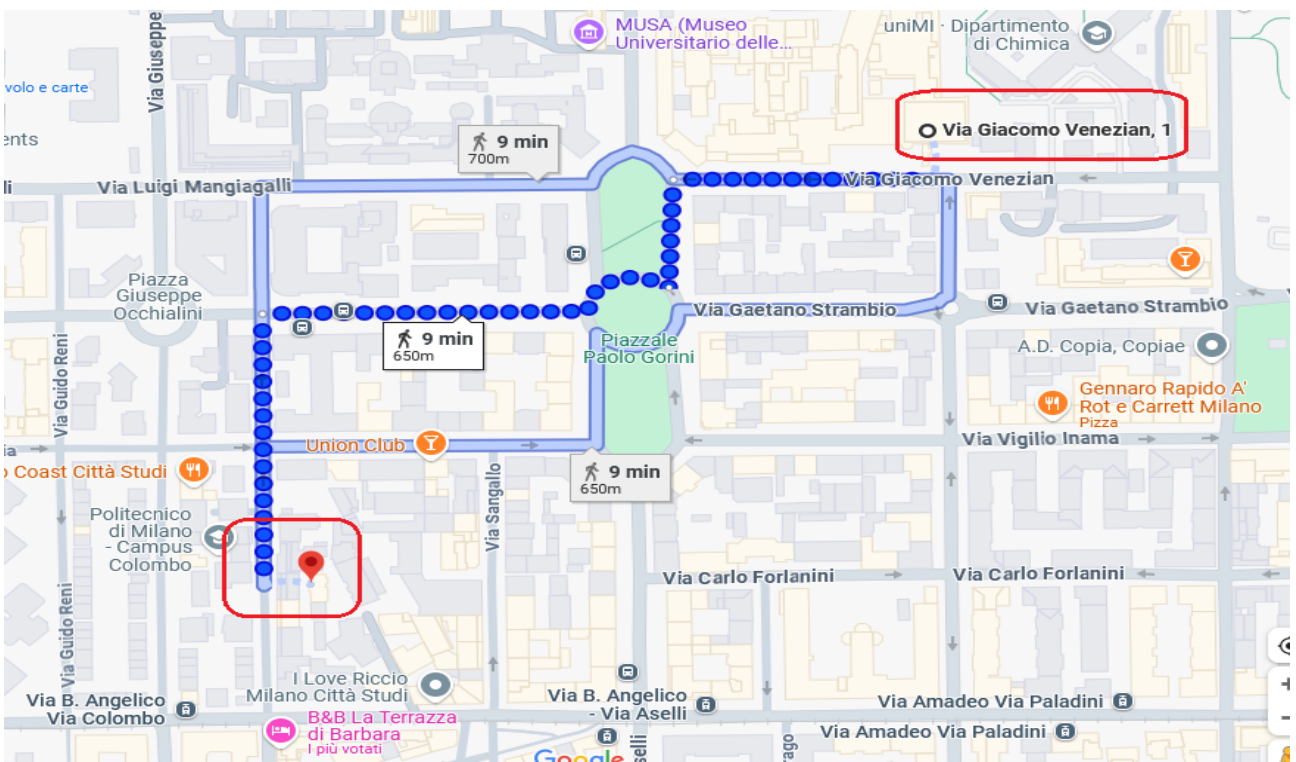

# ACCOMODATION

Close to the Meeting Venue, 10 minutes by walk, there is **Hotel Dieci Srl** (Largo Rio de Janeiro 12, 20133, Milan).

Close to the Meeting Venue, 9 minutes by walk, there is **Hotel Città Studi** (Via Cesare Saldini, 24, 20133 Milan).

Close to the Meeting Venue, 10 minutes by walk, there is **Hotel iH ApartHotel MilanoArgonne Park** (Via Privata Ettore Paladini, 7, 20133 Milan).

Quite close to the Meeting Venue, 16 minutes by walk, there is **Hotel Kleos Hotel Milano** (Via Giacinto Gallina, 12, 20129 Milan).