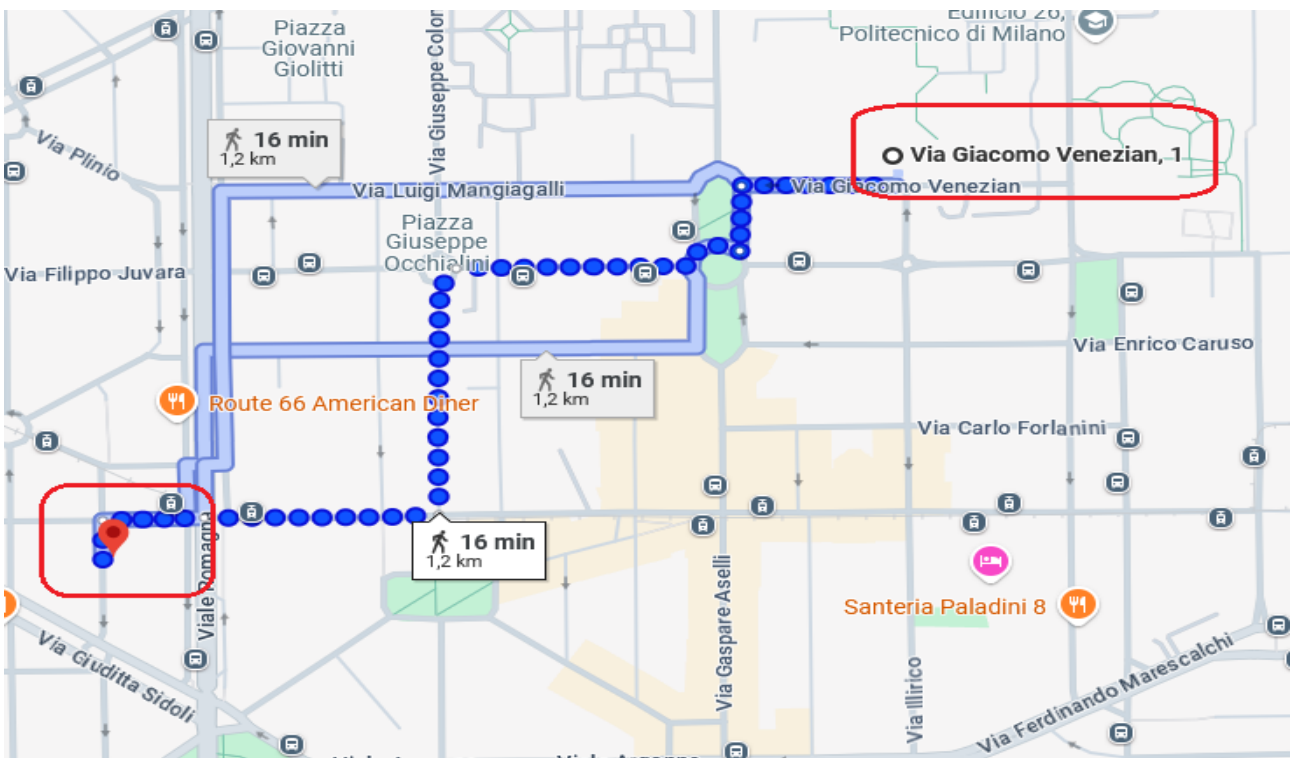

# ACCOMODATION

Close to the Meeting Venue, 10 minutes by walk, there is **Hotel Dieci Srl** (Largo Rio de Janeiro 12, 20133, Milan).

Close to the Meeting Venue, 9 minutes by walk, there is **Hotel Città Studi** (Via Cesare Saldini, 24, 20133 Milan).

Close to the Meeting Venue, 10 minutes by walk, there is **Hotel iH ApartHotel MilanoArgonne Park** (Via Privata Ettore Paladini, 7, 20133 Milan).

Quite close to the Meeting Venue, 16 minutes by walk, there is **Hotel Kleos Hotel Milano** (Via Giacinto Gallina, 12, 20129 Milan).